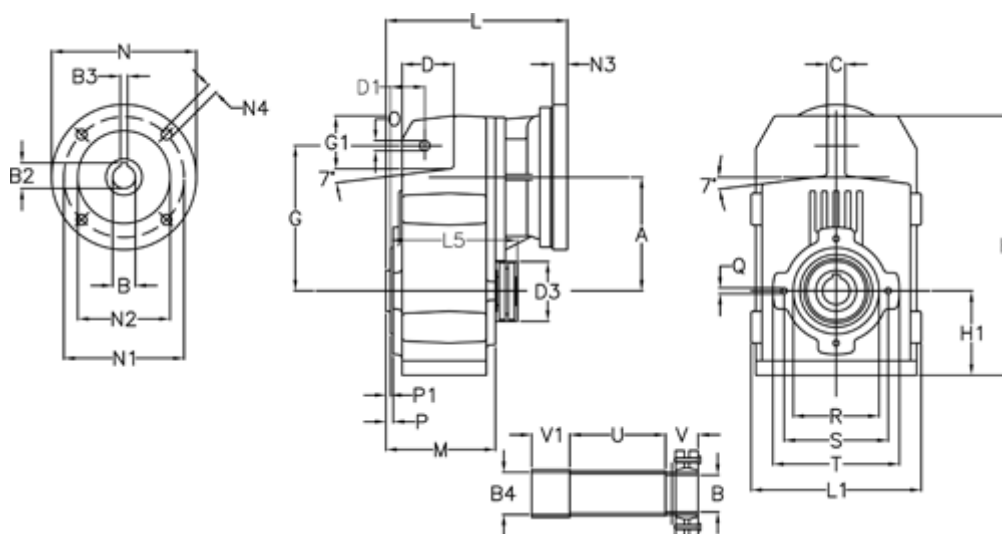

Article number: 29560217425225

Description: Shaft mounted gear
A253S-174,2-P71B5

Measures

A = 128.75	D1 = 43.5	I5 = 197.5	P1 = 3.5	V1 = 40
B = 31	d3 = 83	M = 135.5	Q = M10x14	
B1 = 14	G = 162	N = 160	R = 110	
B2 = 16.3	G1 = 58.0	N1 = 130	S = 130	
B3 = 5	H = 290.5	N2 = 110	T = 150	
B4 = 32	H1 = 93.5	N4 = M8x16	Tightening torque N m = 14.5	
C = 20	L = 213.0	O = 13	U = 96.0	
D = 57.0	L1 = 188	P = 6.0	V = 38	